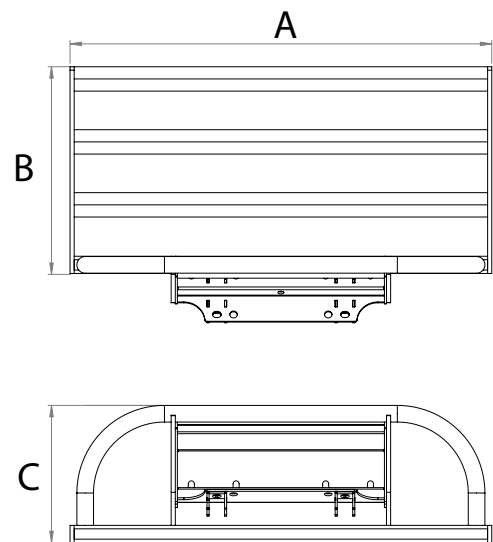

MINI CARRYALL LEVELLER

Digga Mini Carryall Leveller is perfect for carrying around bulky items and levelling a variety of surfaces.

Features:

- 1225mm wide.
- Easy pickup design.
- Suitable for spreadable/levelling soils.

Specifications	
Width (Overall)	1225mm
Length (Overall)	720mm
Height (Overall)	398mm
Weight	46kgs

Contact your local professional dealer or contact Digga direct

THE BEST DOWNUNDER

DIGGA

QLD, NT

4 Octal Street
Yatala QLD 4207
Ph: (07) 3807 3330