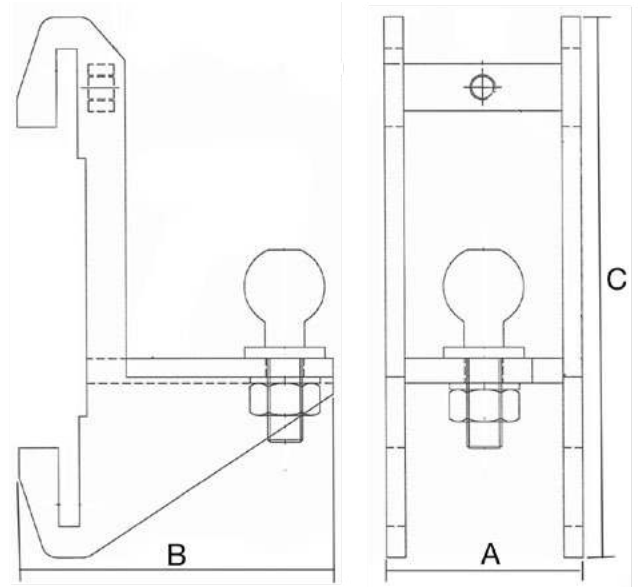

### Machine Suitability:

Mini Loaders and Small Skid Steers.

Specification:	Mini Tow Hitch
Weight:	39kgs
A Width (overall)	124mm
B Length (Overall)	200mm
C Length (Overall)	345mm
Tow Ball Diameter	50mm - 58mm
Lifting Capacity	250kgs