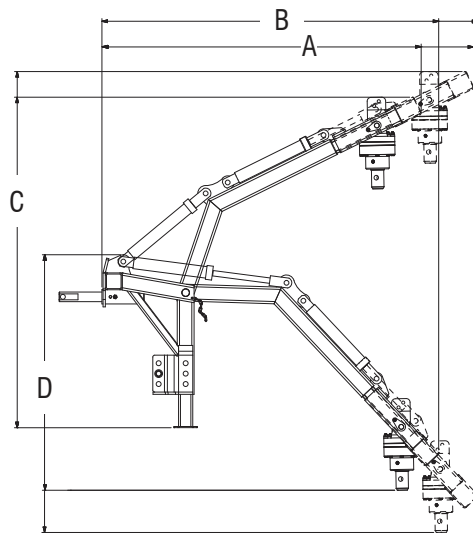

Ideal Use:

Post Hole Boring, fencing and tree planting

Machine Suitability:

Tractors with 3 point linkage, or 3 point linkage adapter with a minimum of 2 double acting Auxiliary ports.

3 point Linkage also available

**EXTENDABLE RAMDRILL PHD XD
RAMDRILL PHD XD
RAMDRILL**

AUSTRALIA'S PREMIER ATTACHMENT MANUFACTURER

RD -000310-PTO GEARBOX

RD -000331-PHD GEARBOX

RD-000340 - PHD GEARBOX

SPECIFICATIONS

Overall Dimensions (mm)	PTO Gearbox (fixed boom)	Hydraulic Gearbox (retracted boom)	Hydraulic Gearbox (extended boom)	Hydraulic Gearbox (fixed boom)
Length (A)	1511.0	1686.8	1960.0	1511.0
Length (B)	1645.3	1779.7	1988.5	1645.3
Height (C)	1659.6	1746.6	1881.8	1668.7
Height (D)	1278.0	1244.5	1466.6	1101.2
Width	868.2	868.2	868.2	868.2
Aux Circuits Req	1	2 / 3	2 / 3	2
Flow (LPM)	-	75 HP - 30-60 100 HP - 45-85 XD- 60-115	75 HP - 30-60 100 HP - 45-85 XD- 60-115	75 HP - 30-60 100 HP - 45-85 XD- 60-115
Speed (RPM)	-	75HP - 40-81 100HP - 40-91 XD - 55-107	75HP - 40-81 100HP - 40-91 XD - 55-107	75HP - 40-81 100HP - 40-91 XD - 55-107
Weight (kgs)	217 (50HP) 250 (75HP)	245	245	245