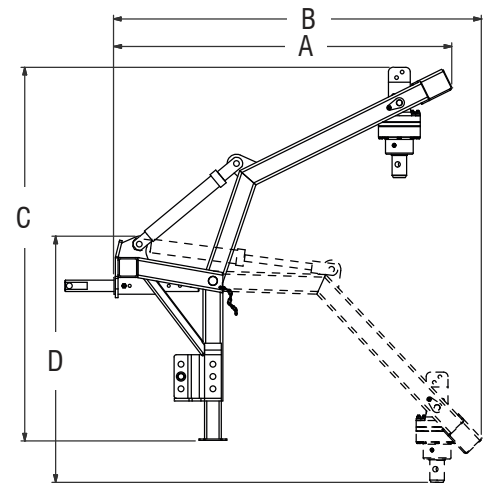

Ideal Use:

Post Hole Boring, fencing and tree planting

Machine Suitability:

Tractors with 3 point linkage, or 3 point linkage adapter with a minimum of 2 double acting Auxiliary ports.

3 point Linkage also available

**EXTENDABLE RAMDRILL PHD XD
RAMDRILL PHD XD
RAMDRILL**

AUSTRALIA'S PREMIER ATTACHMENT MANUFACTURER

RD -000310-PTO GEARBOX

RD -000331-PHD GEARBOX

RD-000340 - PHD GEARBOX

SPECIFICATIONS

Overall Dimensions (mm)	PTO Gearbox (fixed boom)	Hydraulic Gearbox (retracted boom)	Hydraulic Gearbox (extended boom)	Hydraulic Gearbox (fixed boom)
Length (A)	1511.0	1686.8	1960.0	1511.0
Length (B)	1645.3	1779.7	1988.5	1645.3
Height (C)	1659.6	1746.6	1881.8	1668.7
Height (D)	1278.0	1244.5	1466.6	1101.2
Width	868.2	868.2	868.2	868.2
Aux Circuits Req	1	2 / 3	2 / 3	2
Flow (LPM)	-	75 HP - 30-60 100 HP - 45-85 XD- 60-115	75 HP - 30-60 100 HP - 45-85 XD- 60-115	75 HP - 30-60 100 HP - 45-85 XD- 60-115
Speed (RPM)	-	75HP - 40-81 100HP - 40-91 XD - 55-107	75HP - 40-81 100HP - 40-91 XD - 55-107	75HP - 40-81 100HP - 40-91 XD - 55-107
Weight (kgs)	217 (50HP) 250 (75HP)	245	245	245