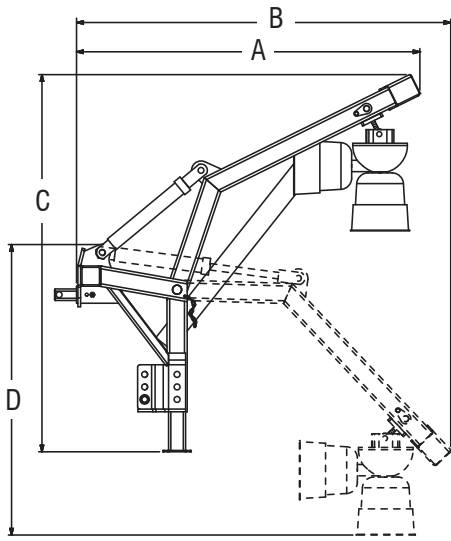

Ideal Use:

Post Hole Boring, fencing and tree planting

Machine Suitability:

Tractors with 3 point linkage, or 3 point linkage adapter with a minimum of 2 double acting Auxiliary ports.

3 point Linkage also available

**EXTENDABLE RAMDRILL PHD XD
RAMDRILL PHD XD
RAMDRILL**

AUSTRALIA'S PREMIER ATTACHMENT MANUFACTURER

RD -000310-PTO GEARBOX

RD -000331-PHD GEARBOX

RD-000340 - PHD GEARBOX

SPECIFICATIONS

Overall Dimensions (mm)	PTO Gearbox (fixed boom)	Hydraulic Gearbox (retracted boom)	Hydraulic Gearbox (extended boom)	Hydraulic Gearbox (fixed boom)
Length (A)	1511.0	1686.8	1960.0	1511.0
Length (B)	1645.3	1779.7	1988.5	1645.3
Height (C)	1659.6	1746.6	1881.8	1668.7
Height (D)	1278.0	1244.5	1466.6	1101.2
Width	868.2	868.2	868.2	868.2
Aux Circuits Req	1	2 / 3	2 / 3	2
Flow (LPM)	-	75 HP - 30-60 100 HP - 45-85 XD- 60-115	75 HP - 30-60 100 HP - 45-85 XD- 60-115	75 HP - 30-60 100 HP - 45-85 XD- 60-115
Speed (RPM)	-	75HP - 40-81 100HP - 40-91 XD - 55-107	75HP - 40-81 100HP - 40-91 XD - 55-107	75HP - 40-81 100HP - 40-91 XD - 55-107
Weight (kgs)	217 (50HP) 250 (75HP)	245	245	245