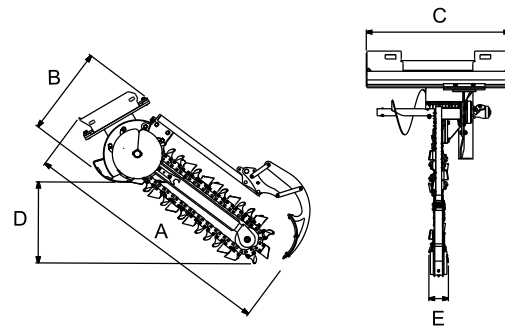

## Bigfoot Trenchers

A compact yet powerful trencher fitted with a quality Digga Planetary Drive & Eaton Hydraulic Motor, 3 position-adjustable skid foot and single spoil removal auger. Unique design gives the operator consistent digging depth, efficient spoil removal and finely crumbled spoil for effective compaction back into the trench whilst providing minimal ground disturbance to surrounding conditions and a cleaner job finish.

### Features:

- Bigfoot: Up to 900mm digging depth and 200mm digging width with a 1.654" chain
- Bigfoot XD: Up to 1200mm digging depth and 300mm digging width with a 2" chain
- Adjustable Skid Foot to maintain constant digging depth
- Compact, yet powerful Digga Planetary Drive
- Frame can be side shifted for digging close to permanent structures
- 4 different Chain options, Earth, Frost, Combo and Diggatac

### Machine suitability:

Bigfoot: Excavators up to 3.5tonne, Skid Steer Loaders, Mini Machines

Bigfoot XD: Excavators over 3.5 tonne, Lrg Skid Steer Loaders, Tele-handlers, Back Hoes

Specifications	MINI BFT	BFT -750	BFT-900	BFTXD-900	BFTXD-1200
Length (A)	1880	1770	1920	2225	2532
Horizontal Height (B)	800	668	668	777	777
Width (C)	960	1212	1212	1212	1212
Weight (kg) - no chain	145k	167	167	238	238
Hydraulic Flow (LPM)	30-115	30-60	40-75	60-115	70-115
Cutting Depths	Up to 900mm	Up to 750mm	Up to 900mm	Up to 900mm	Up to 1200mm
Cutting Widths	100mm 150mm 200mm	100mm 150mm 200mm	100mm 150mm 200mm	150mm 200mm 250mm 300mm	150mm 200mm 250mm 300mm